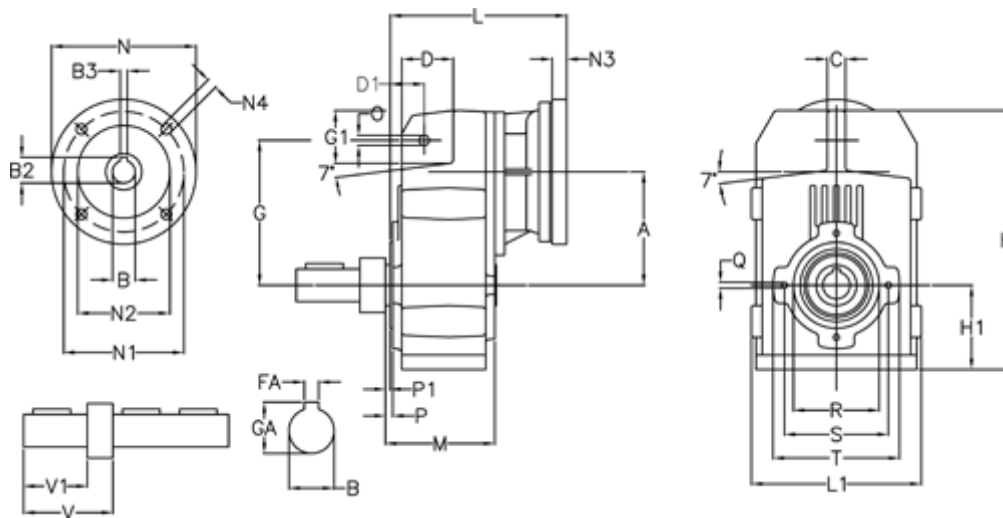

Article number: 29560408491245

Description: Shaft mounted gear
A413R-84,9-P112B5

Measures

A = 175.75	FA = 12	M = 144.0	Q = M12x19
B = 40	G = 218	N = 250	R = 130
B1 = 28	G1 = 97.5	N1 = 215	S = 165
B2 = 31.3	GA = 43.0	N2 = 180	T = 200
B3 = 8	H = 389.0	N4 = M12x16	V = 112.5
C = 16	H1 = 116.0	O = 14	V1 = 80
D = 79.0	L = 275.5	P = 7.5	
D1 = 56.5	L1 = 242	P1 = 3.5	